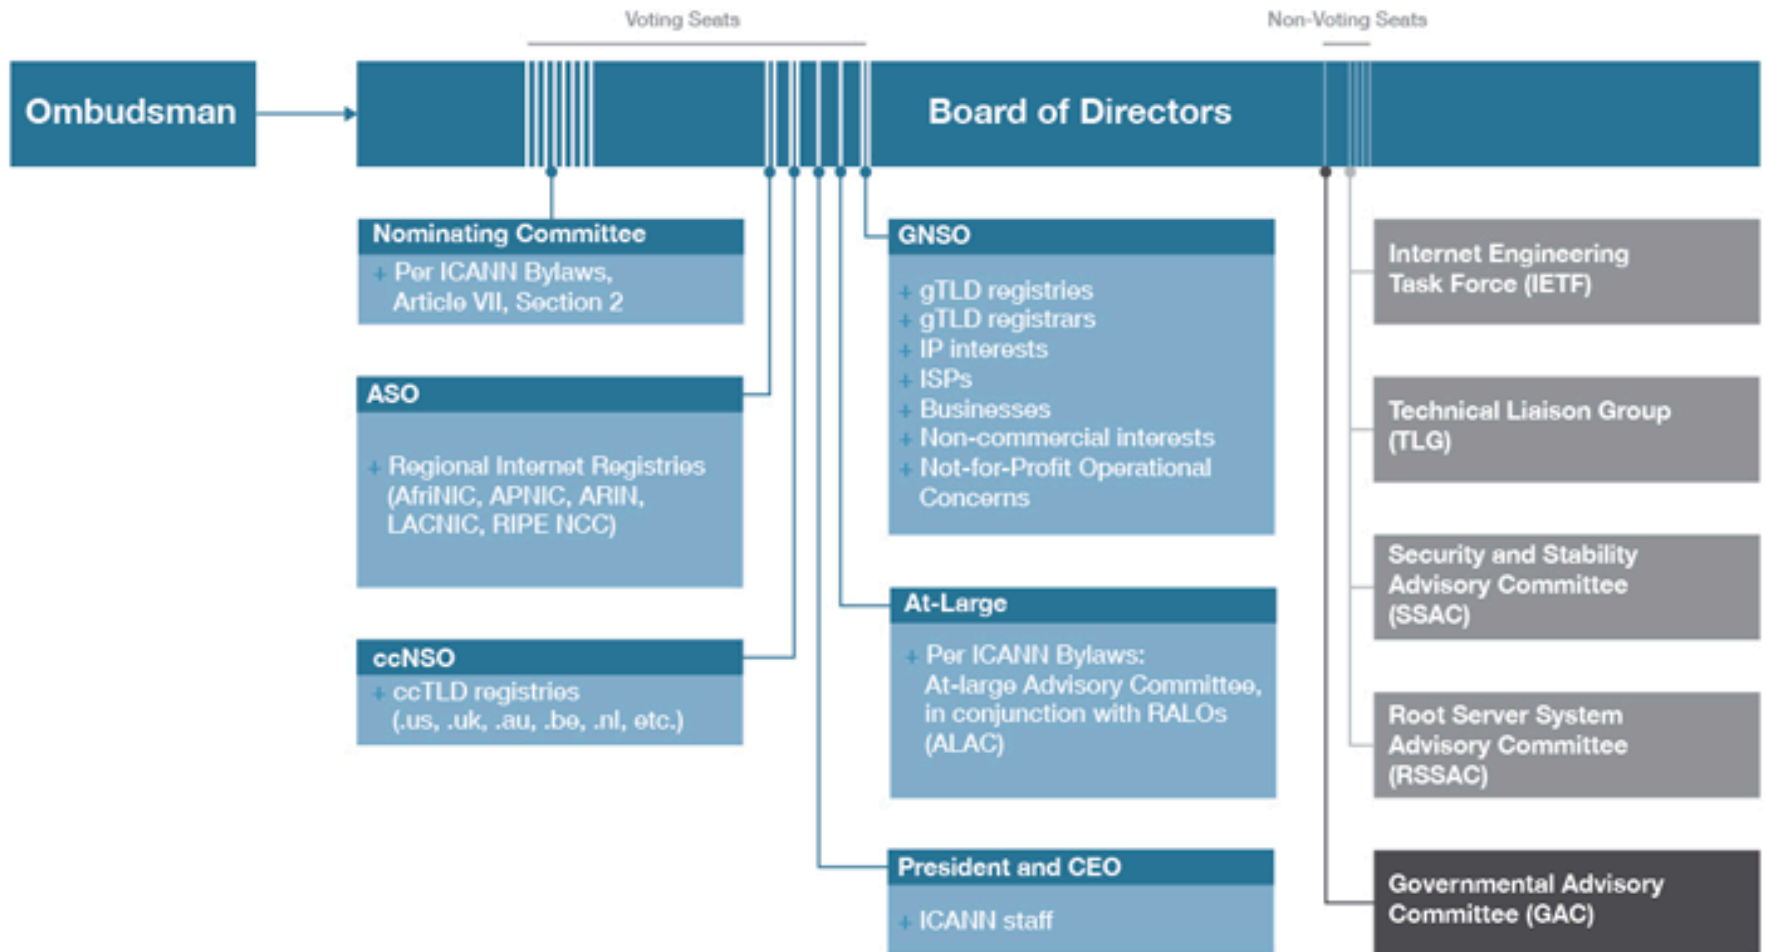

**Internet
Society**

Japan Chapter

ISOC-JP activities as ICANN At Large

2013年11月27日

ISOC-JP

樋口 貴章

higuchi.takaaki@miraitsystems.jp

Japan
Chapter

ICANNの組織構造

ICANN At Largeとは

What is At-Large?

"At-Large" is the name for the community of **individual Internet users who participate in the policy development work of ICANN**. Currently, more than 160 groups representing the views of individual Internet users are active throughout the world. You can learn more about the community and its activities on this website, as well as how to join and participate in building the future of the worldwide Domain Name System (DNS) and other unique identifiers which every single user of the Internet relies on every time they go online.