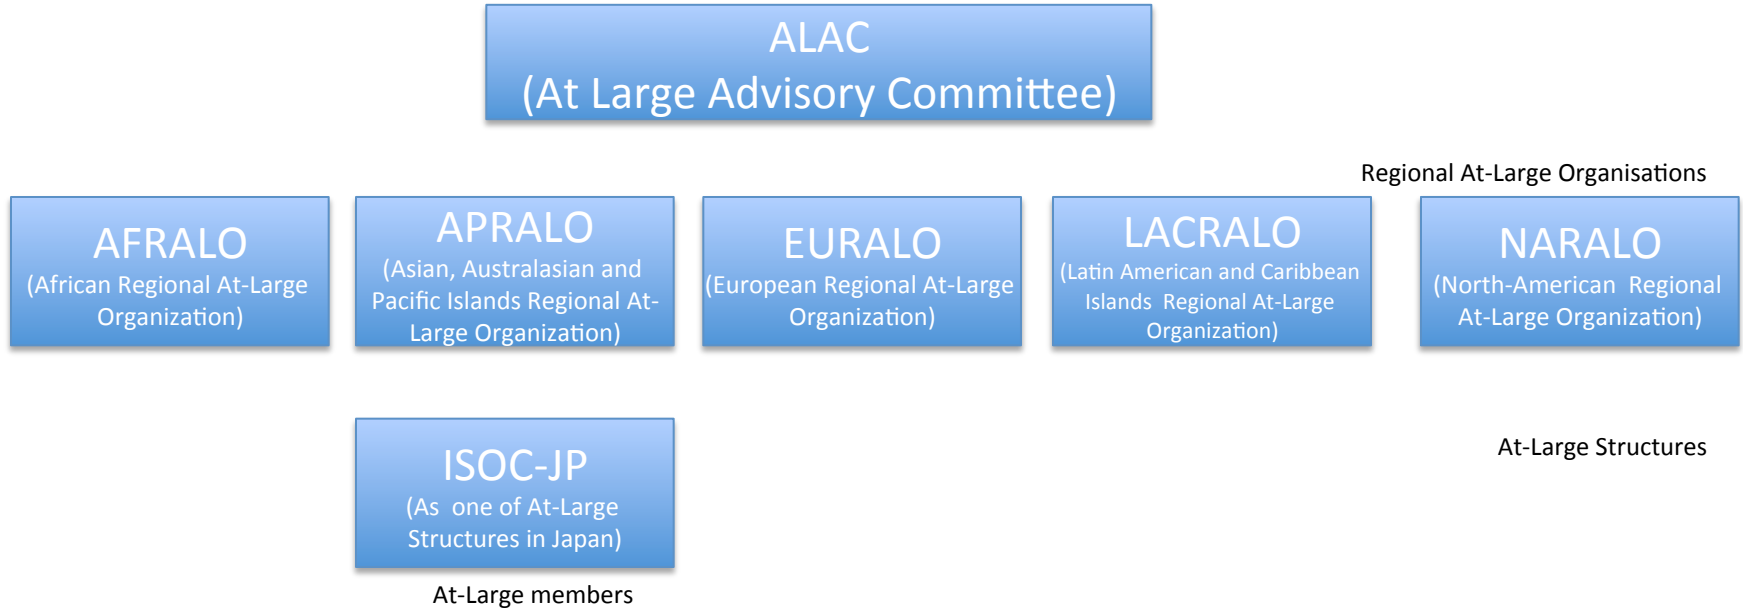

ICANNの組織構造

ICANN At Largeとは

What is At-Large?

"At-Large" is the name for the community of **individual Internet users who participate in the policy development work of ICANN**. Currently, more than 160 groups representing the views of individual Internet users are active throughout the world. You can learn more about the community and its activities on this website, as well as how to join and participate in building the future of the worldwide Domain Name System (DNS) and other unique identifiers which every single user of the Internet relies on every time they go online.

<http://atlarge.icann.org/>

ICANN At Largeの組織構造

ICANN At Large 関連情報

- Web:
 - <http://atlarge.icann.org/>
- Mailing List:
 - <https://atlarge-lists.icann.org/mailman/listinfo>
 - ALAC-Announce
 - At-Large
 - APAC-Discuss